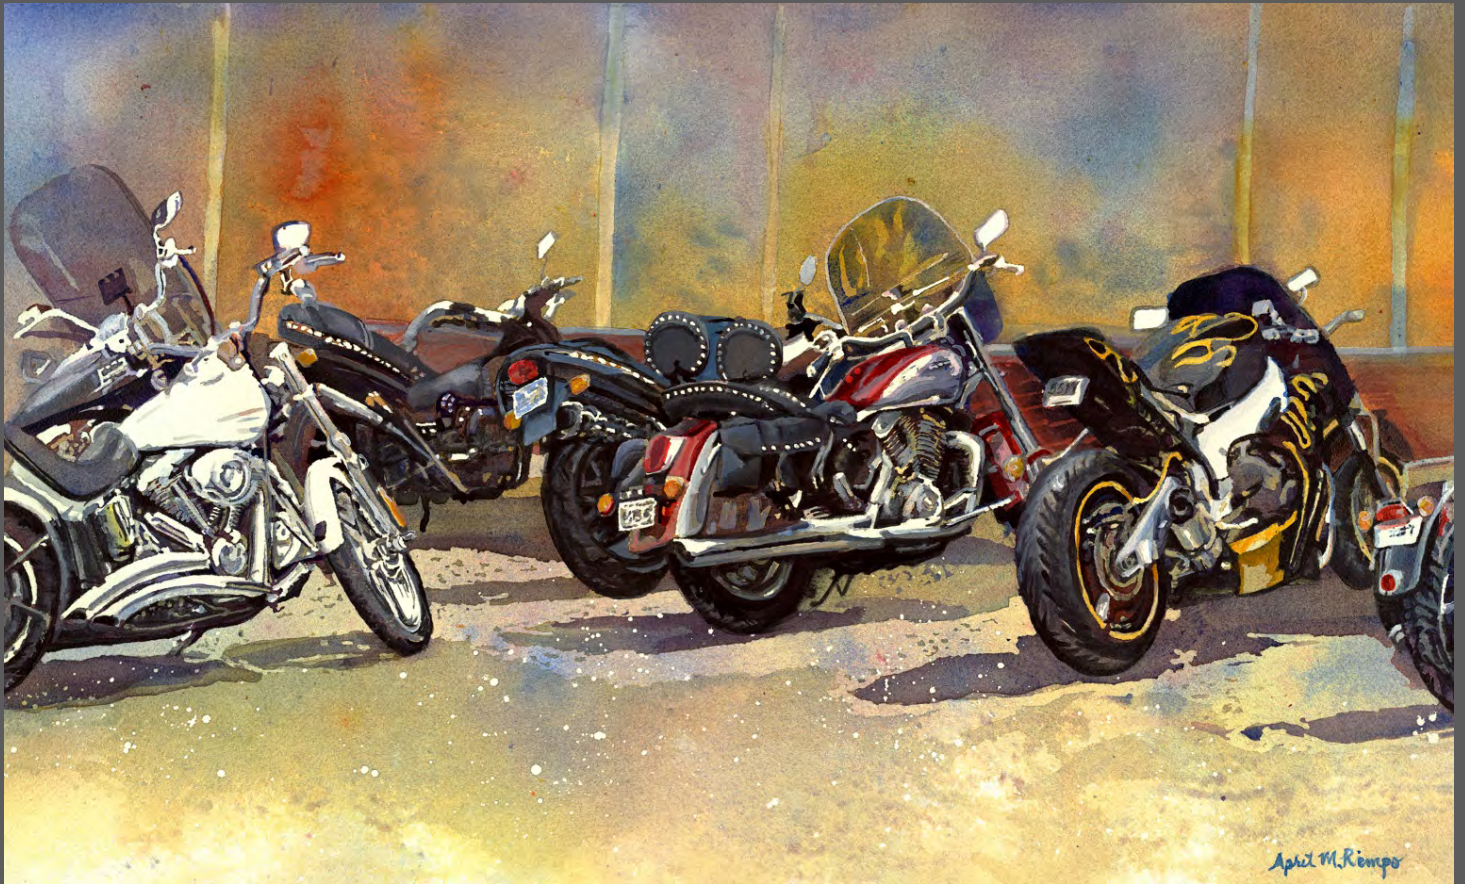

CYCLES

16" X 26" FLUID ACRYLIC
GALLERY WRAPPED
$995

INSPIRATION: EXCITEMENT OF THE ROAD

ID# 0F 1194 045