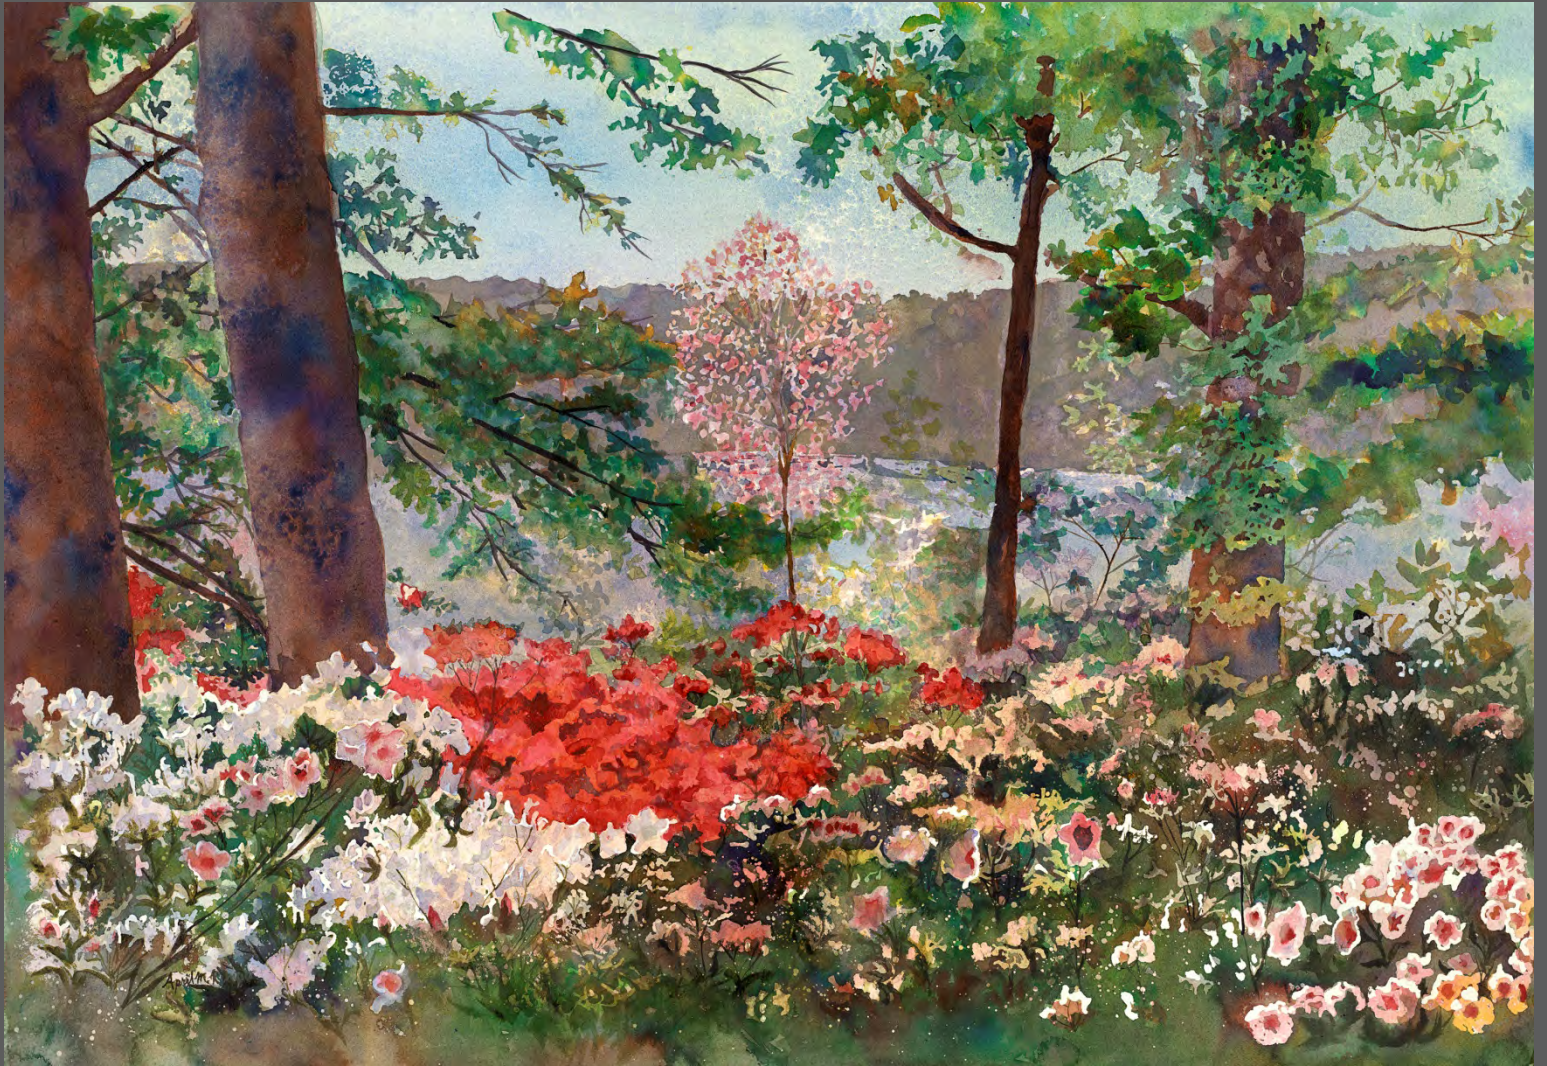

## COUNTRY TOUR

20" X 36" FLUID ACRYLIC  
GALLERY WRAPPED  
\$1730

PLACE OF INSPIRATION:  
SUBURBAN UNITED STATE

ID# 0E 1145 025

**SPRING BY THE RIVER**

**24" X 36" FLUID ACRYLIC  
MOUNTED ON 2" DEEP WOOD CRADLE  
\$2075**