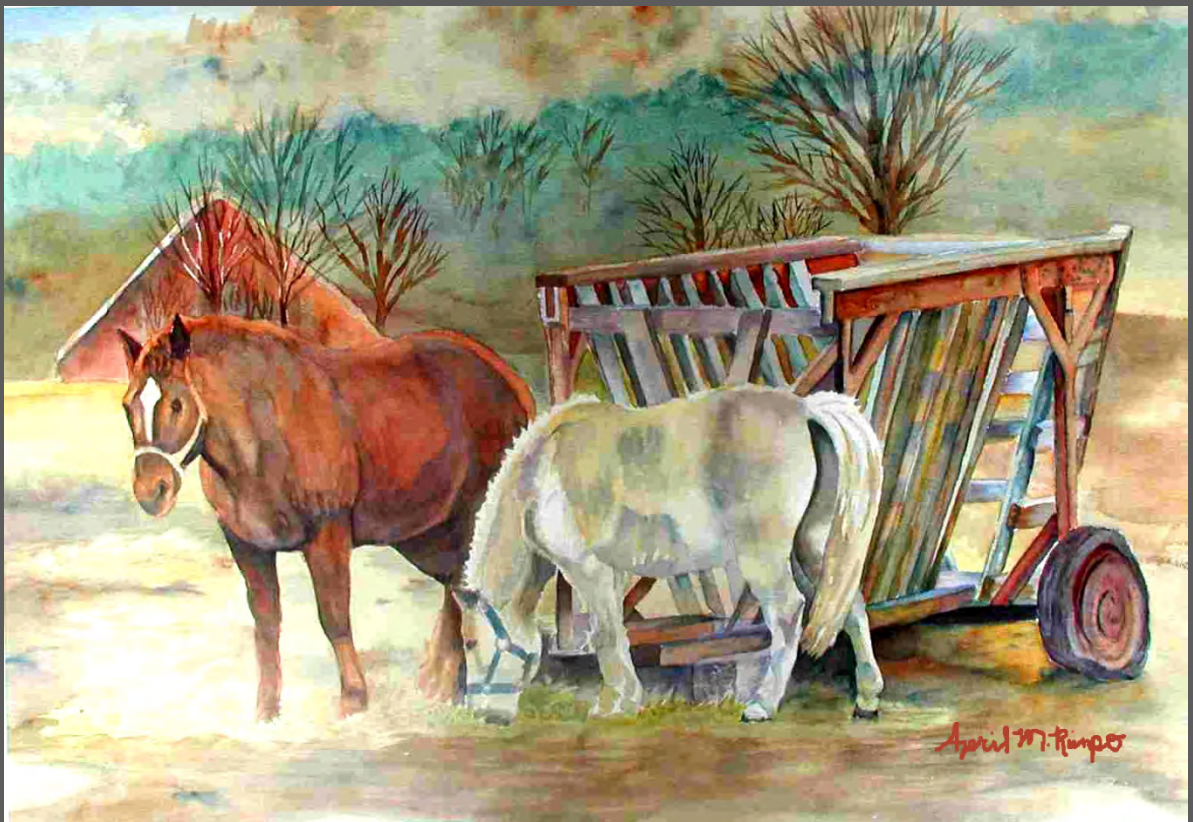

A HARD LIFE

21.5" X 29" WATERCOLOR

IN PRIVATE COLLECTION IN BOERNE, TX