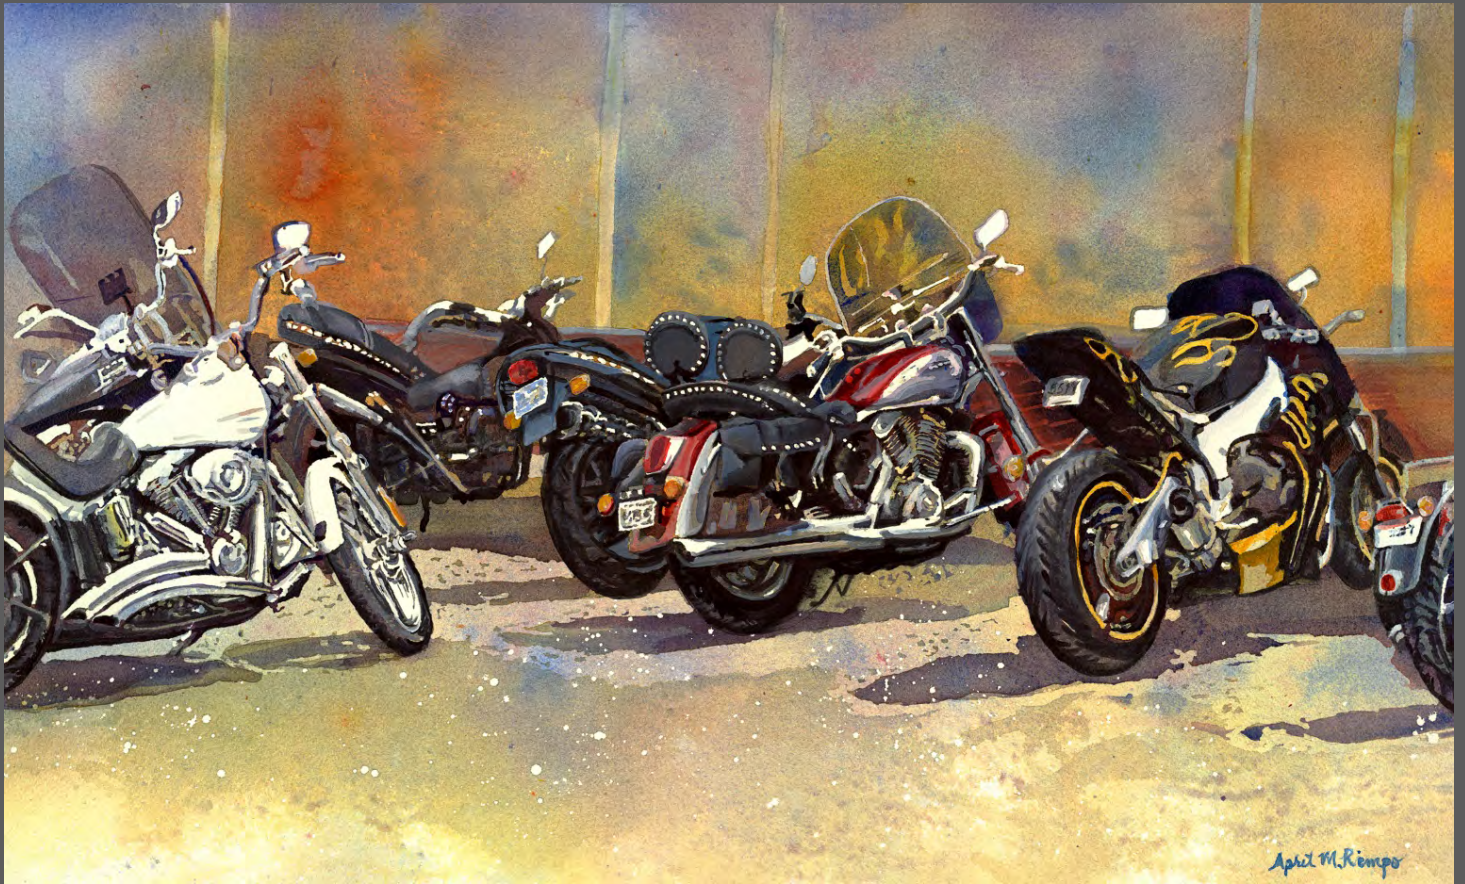

ART

APRIL M. RIMPO

Exploring Cultures through Color

CYCLES

16" X 26" FLUID ACRYLIC
GALLERY WRAPPED
\$995

INSPIRATION: EXCITEMENT OF THE ROAD

ID# OF 1194 045

MOVEMENT II

25" X 18" FLUID ACRYLIC
GALLERY WRAPPED
\$1080

INSPIRATION: ACTIVE LIFE

ID# OF 1196 047

MOVEMENT

25" X 18" FLUID ACRYLIC
GALLERY WRAPPED
\$1080

INSPIRATION: ACTIVE LIFE

ID# OF 1195 046

COUNTRY TOUR

20" X 36" FLUID ACRYLIC
GALLERY WRAPPED
\$1730

PLACE OF INSPIRATION: SUBURBAN UNITED
STATE

ID# 0E 1145 025

SPRING BY THE RIVER

**24" X 36" FLUID ACRYLIC
MOUNTED ON 2" DEEP WOOD CRADLE
\$2075**

**PLACE OF INSPIRATION: BRIGHTON DAM AZALEA
GARDEN**