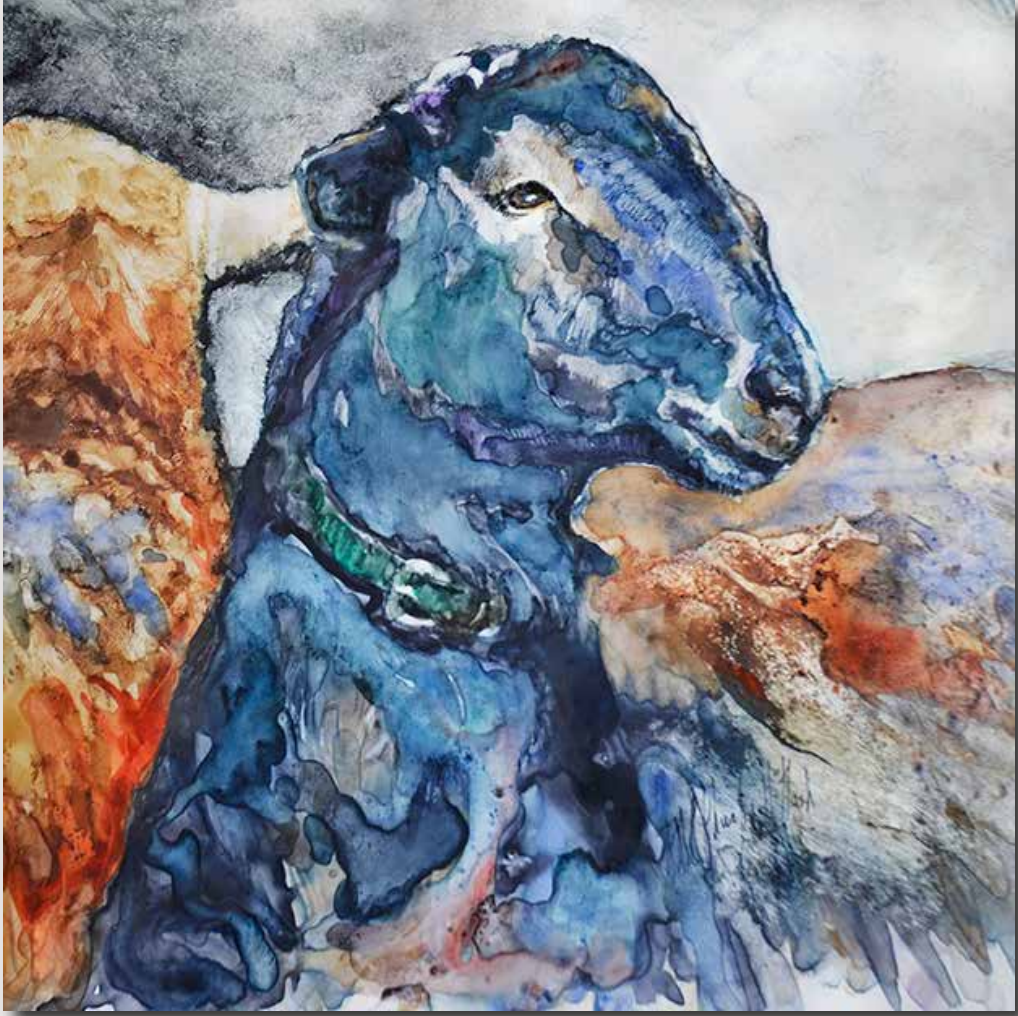

Baa Baa

watercolor on Yupo

8 x 8

(will be in SCWS traveling show throughout 2017)