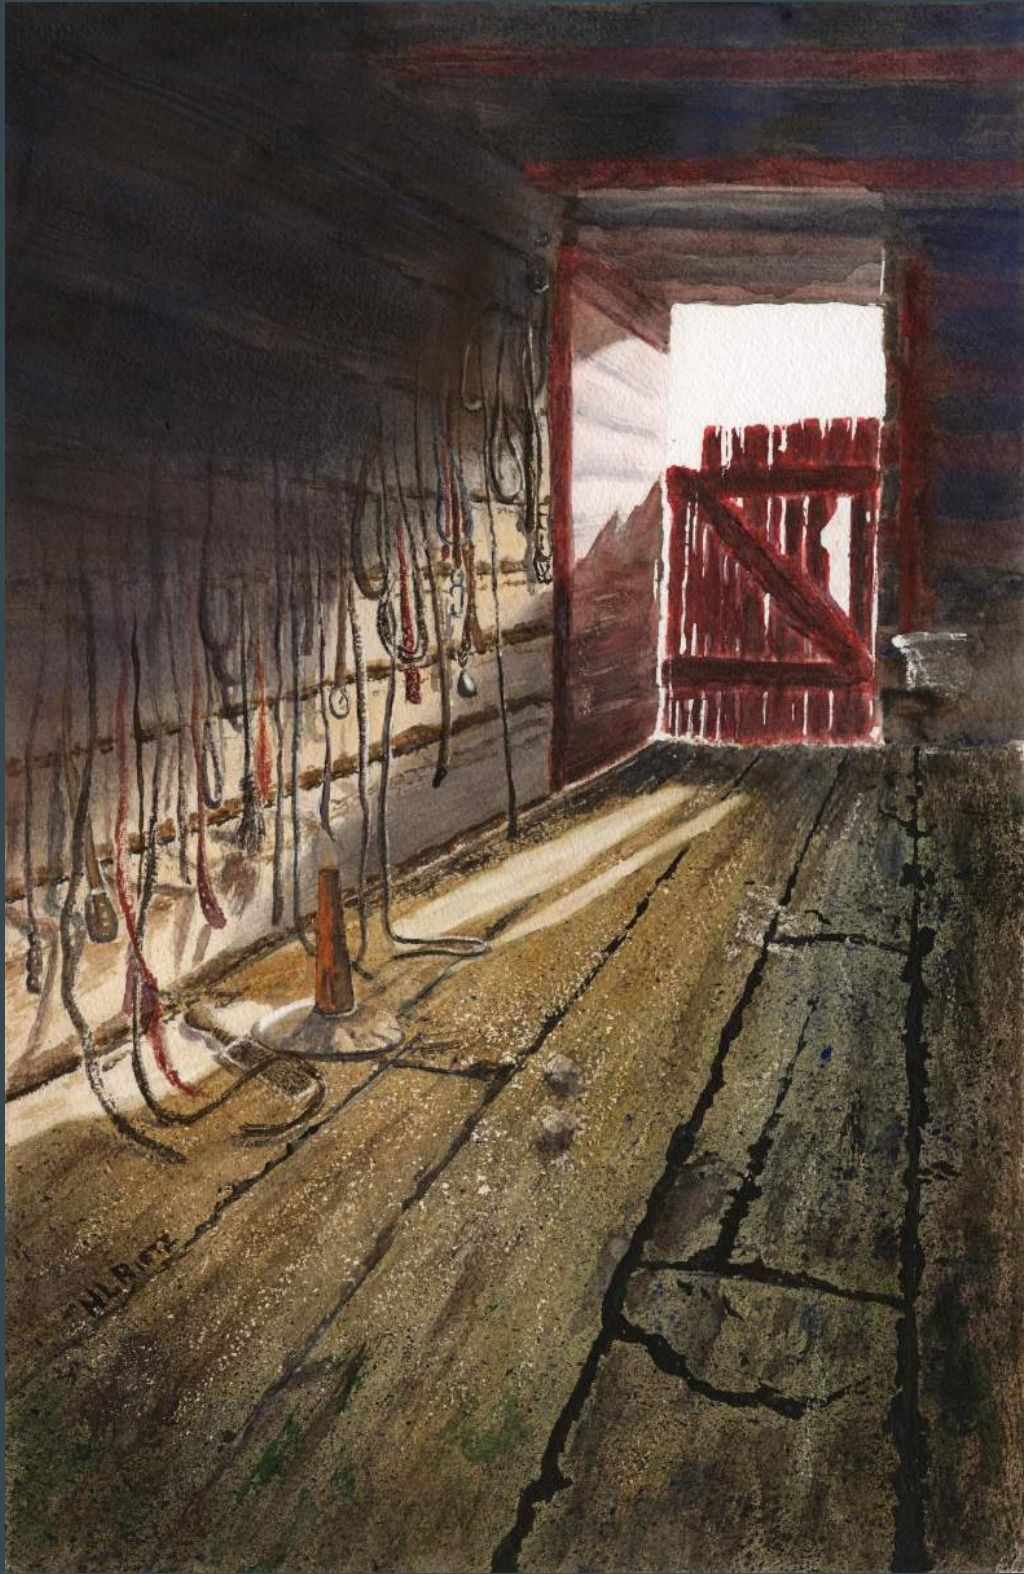

Helen L. Rietz

A Disappearing West

Midday in the Tack Shed

19X13 | watercolor

\$740

High Cantle  
10X14 | watercolor  
\$425

No Slouch

10X14 | watercolor