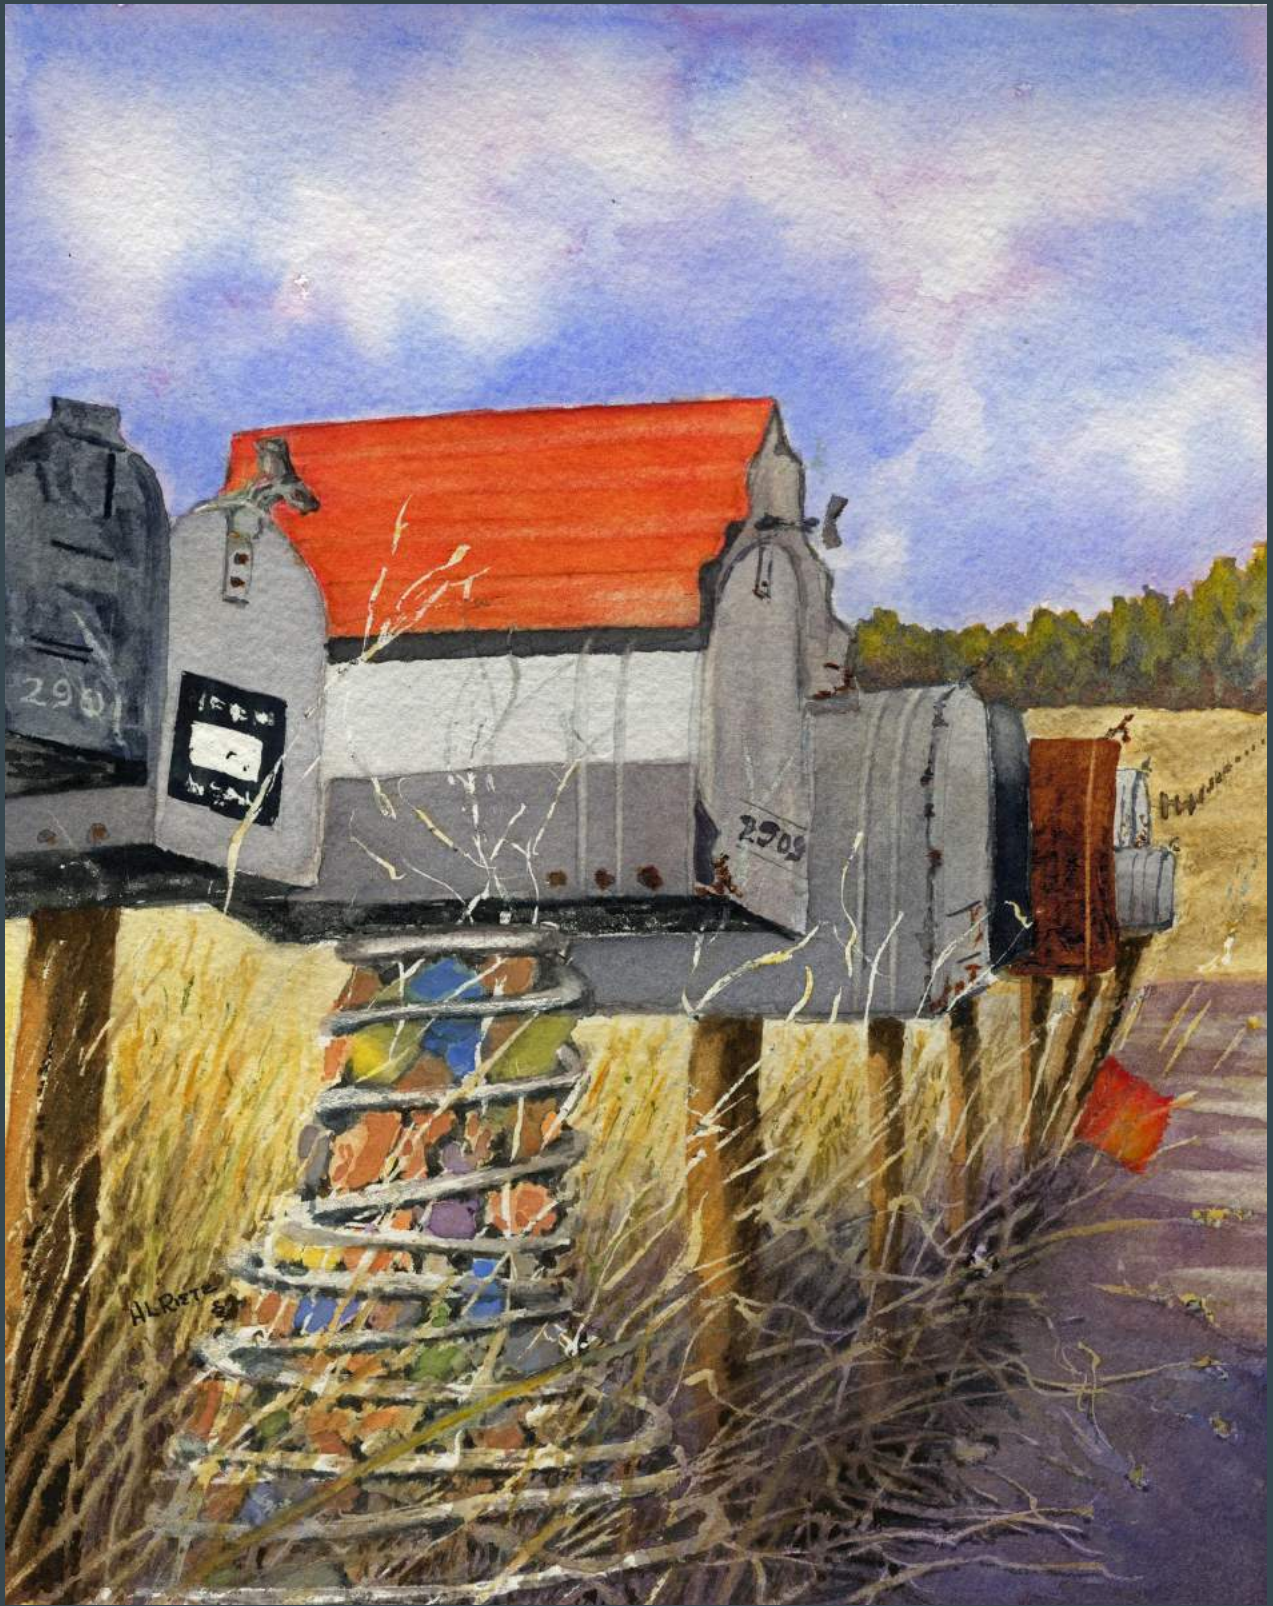

Helen L. Rietz

A Disappearing West

Midday in the Tack Shed

19X13 | watercolor

\$740

High Cantle  
10X14 | watercolor  
\$425

No Slouch

10X14 | watercolor

## Turning

11X11 | watercolor

\$425

## Behind Clouded Eyes

14X10 | watercolor

\$425

Combine 1899  
14X10 | watercolor  
\$425

Gearing Down  
14X10 | watercolor  
\$425

Rural Free Delivery

11X9 | watercolor

Sold