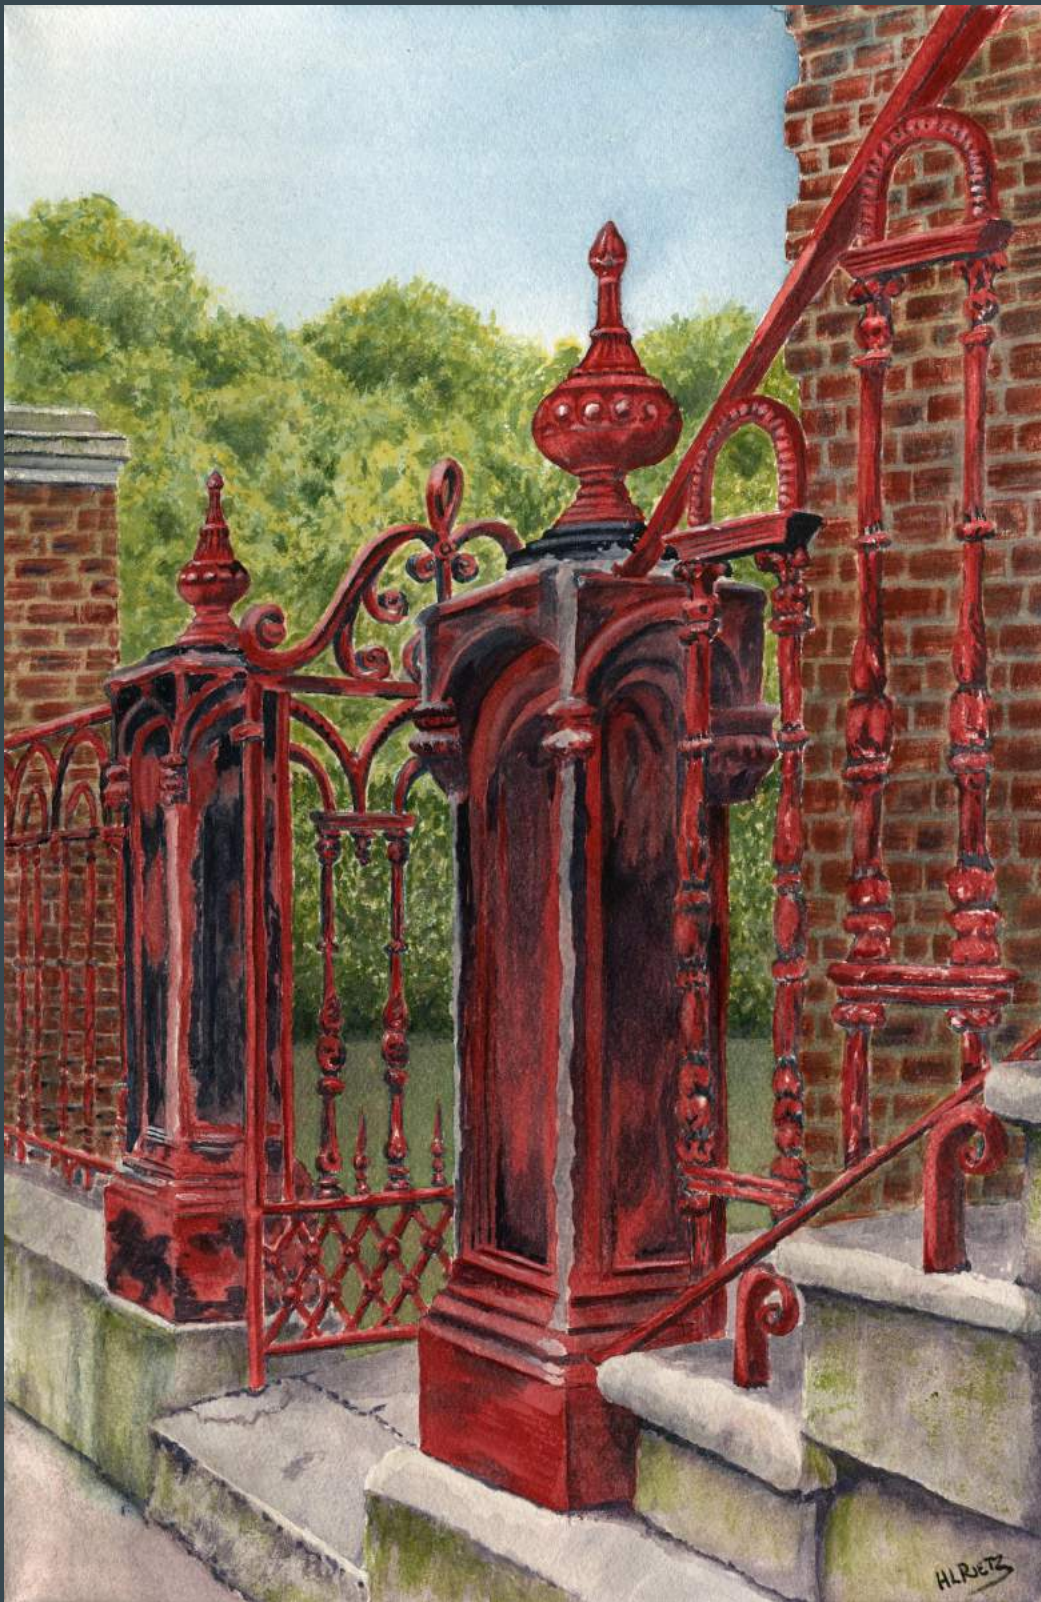

## Old Horse Hitch

14X9 | watercolor

\$450