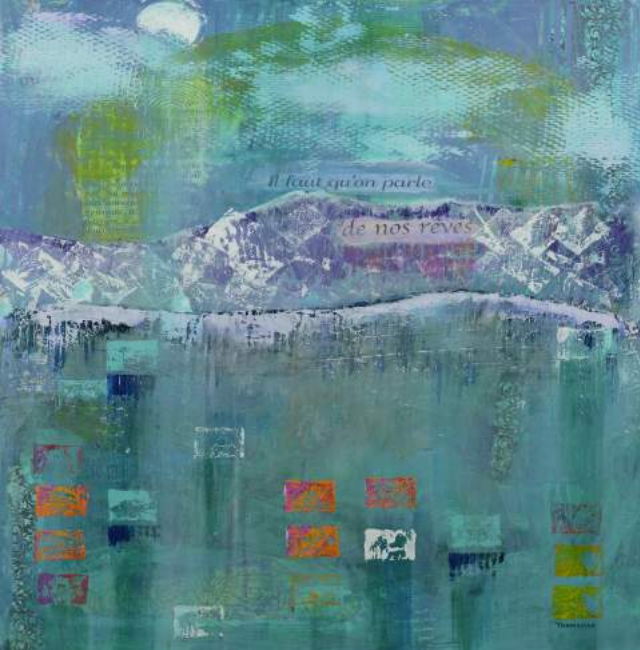

An abstract painting with a grid-like structure. The top section is orange and red, the middle section is blue and green, and the bottom section is yellow and orange. The name 'THOMASSIN' is written in large, white, stylized letters across the middle section.

Acrylic on canvas

12" X 12"

SOLD

Mouvement intérieur

Acrylic on canvas

12" X 12"

\$280

Notre part d'inconnu
Acrylic and paper on canvas
36" x 36"
\$640

Parlons de nos rêves
Acrylic and paper on canvas
30" x 24"
\$480

La fonte des glaces

Mixed media on canvas

12" x 24"

\$360

Terre de feu
Acrylic on canvas
24" X 36"
SOLD

La croisée des chemins

Acrylic on canvas

16" X 20"

SOLD

La femme-eau
Acrylic on canvas
24" X 36"
SOLD

Destinées
Acrylic on canvas
30" X 15"
\$380

Projection
Acrylic on canvas
15" X 30"
\$380

Le courage de changer

Acrylic and paper on canvas

24" X 36"