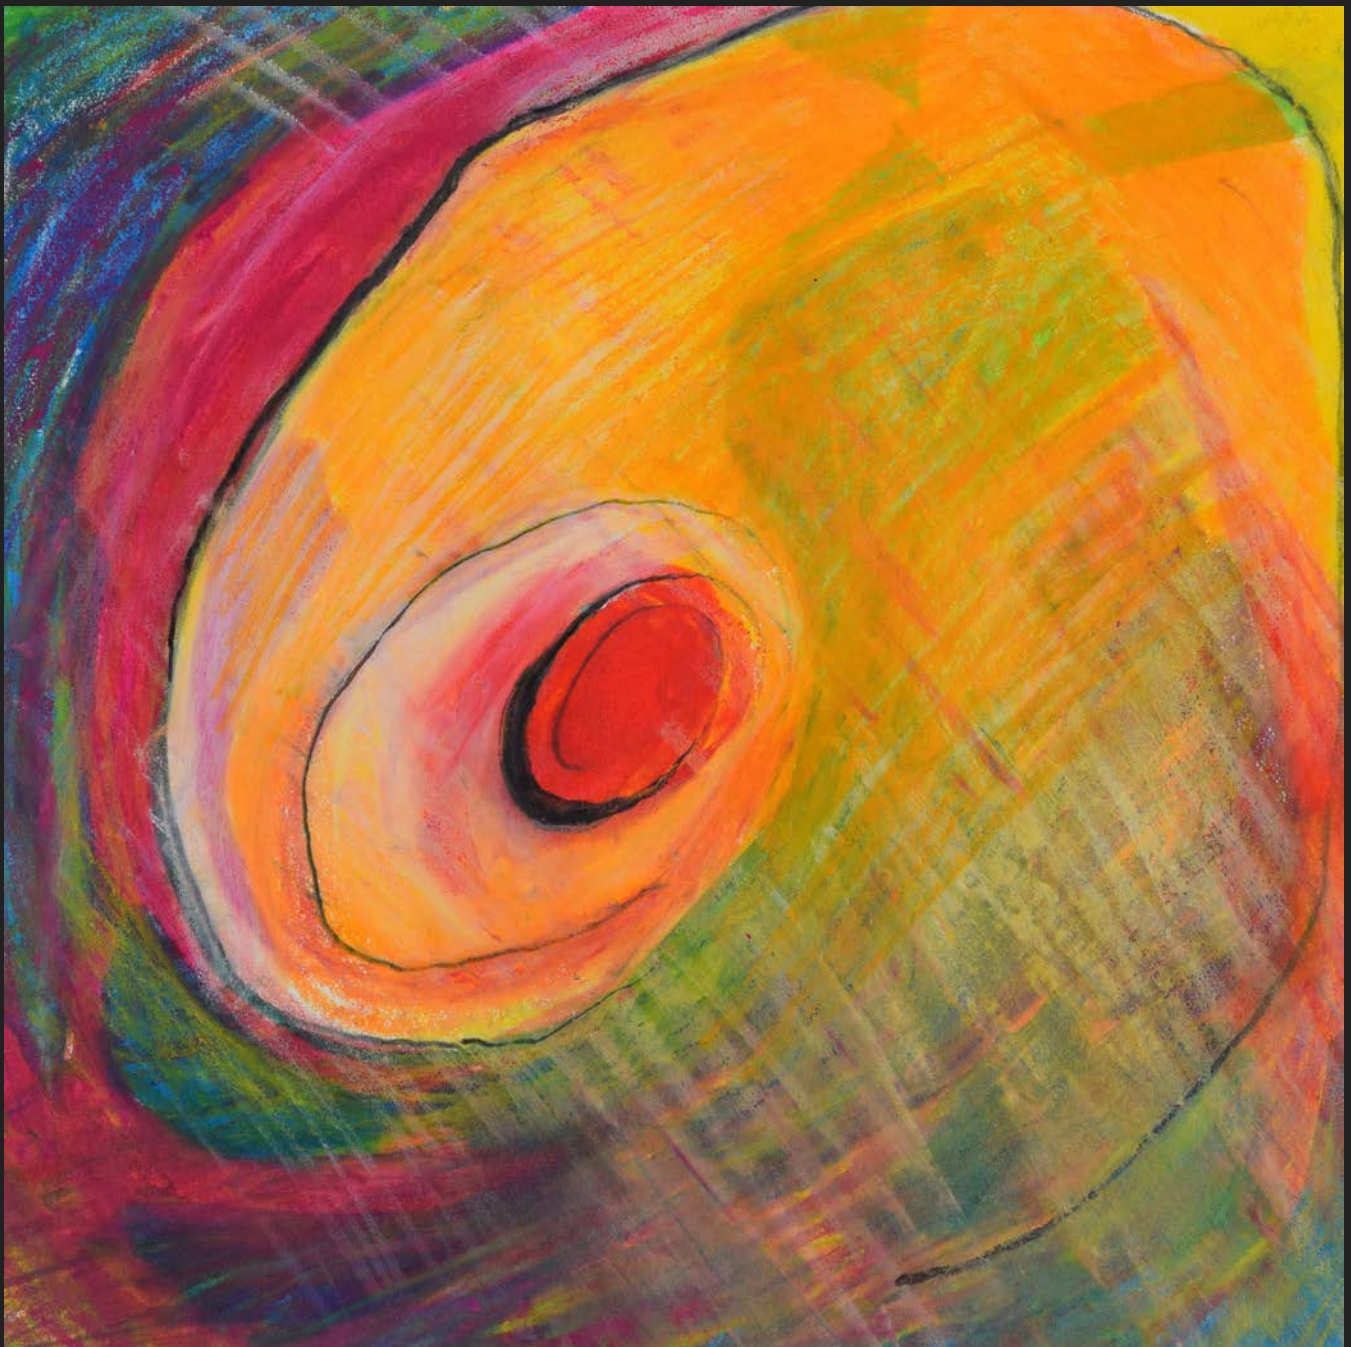

Interplay

8" x 8" | Pastel on Paper
$510 USD