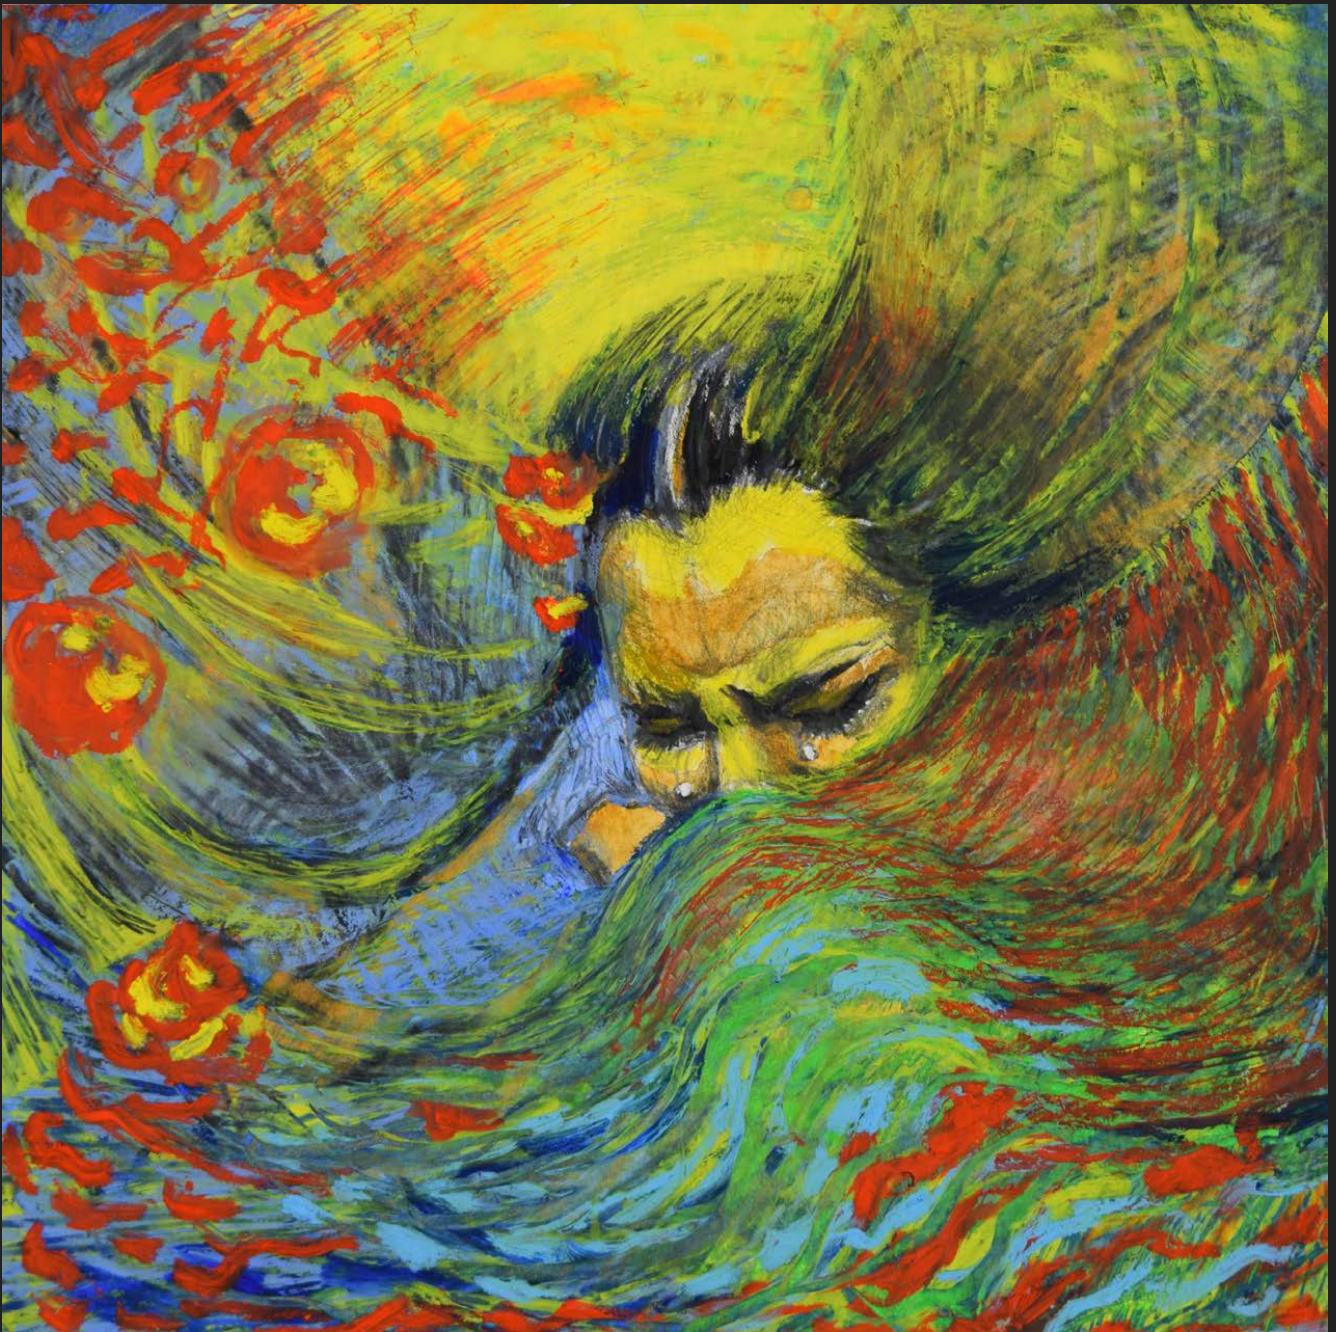

Emily Talley

“No height without depth, without a burning core...” Adrienne Rich

Honor the Sacred

12" x 12" | Pastel on Paper
\$760 USD

Having My Voice

14" x 14" | Pastel on Paper
\$930 USD

The Spiral Path

“12 x 12” | Pastel on Paper
\$760 USD

Let Your Light Shine

12" x 12" | Pastel on Paper
\$760 USD

When Flowers Meet the Sun

12" x 12" | Pastel on Paper
\$760 USD

Kayaking at Sunset

8" x 8" | Pastel on Paper
\$510 USD

Clouds in the Water

12" x 12" | Pastel on Paper
\$760 USD