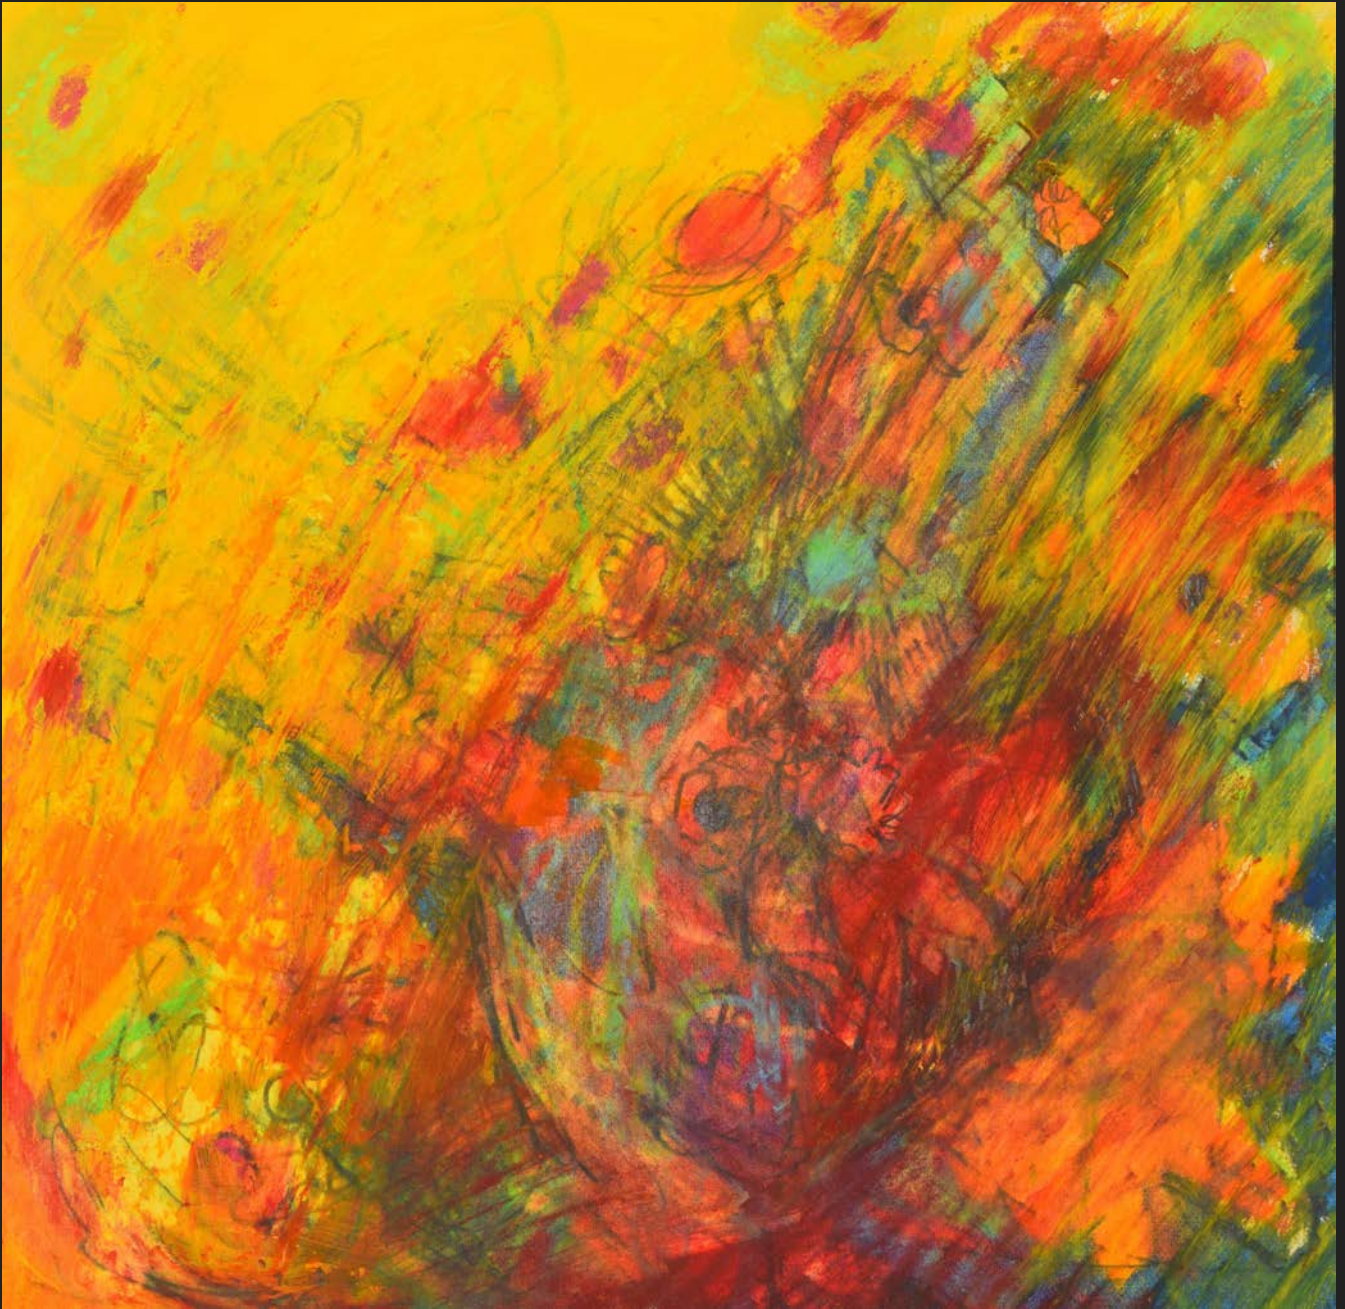

Springtime

8" x 8" | Pastel on Paper
$510 USD