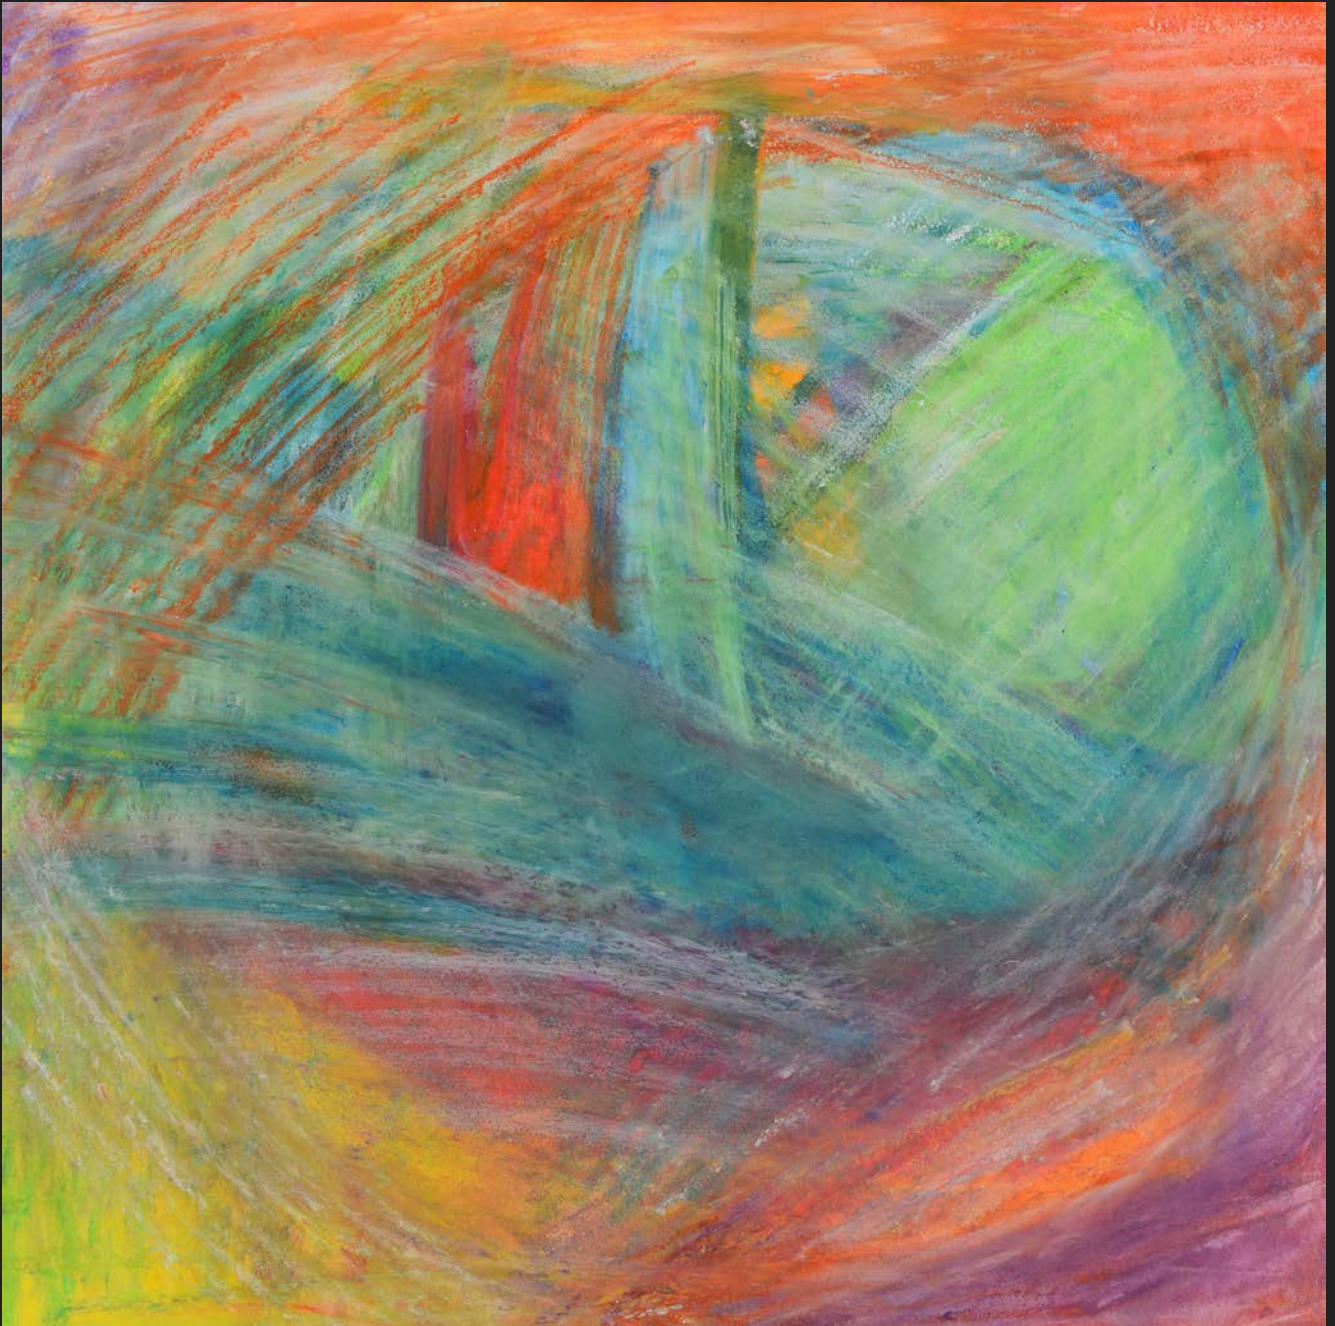

Emily Talley

“No height without depth, without a burning core...” Adrienne Rich

Honor the Sacred

12" x 12" | Pastel on Paper
\$760 USD

Having My Voice

14" x 14" | Pastel on Paper
\$930 USD

The Spiral Path

“12 x 12” | Pastel on Paper
\$760 USD

Heart Space

8" x 8" | Pastel on Paper
\$510 USD

Interplay

8" x 8" | Pastel on Paper
\$510 USD

Melting Heart

8" x 8" | Pastel on Paper
\$510 USD

Inner Landscape

8" x 8" | Pastel on Paper
\$510 USD