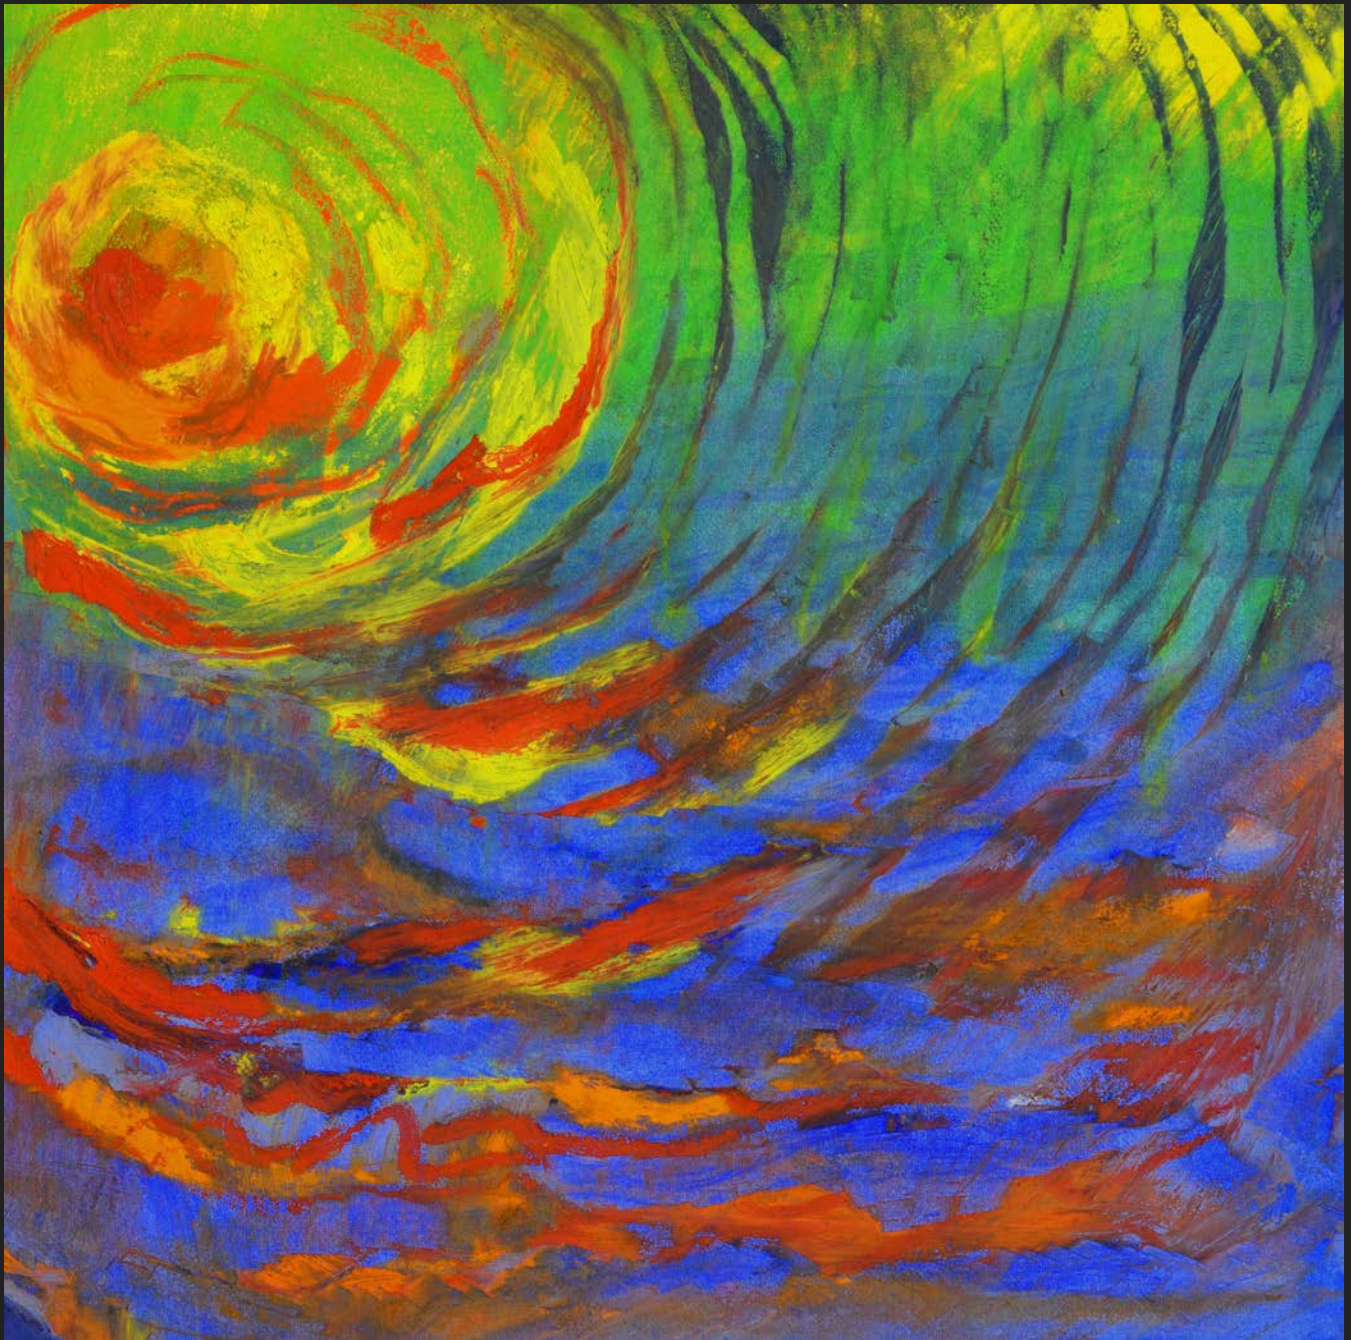

Emily Talley

“No height without depth, without a burning core...” Adrienne Rich

Honor the Sacred

12" x 12" | Pastel on Paper
\$760 USD

Having My Voice

14" x 14" | Pastel on Paper
\$930 USD

The Spiral Path

“12 x 12” | Pastel on Paper
\$760 USD

Let Your Light Shine

12" x 12" | Pastel on Paper
\$760 USD

When Flowers Meet the Sun

12" x 12" | Pastel on Paper
\$760 USD

Kayaking at Sunset

8" x 8" | Pastel on Paper
\$510 USD

Clouds in the Water

12" x 12" | Pastel on Paper
\$760 USD