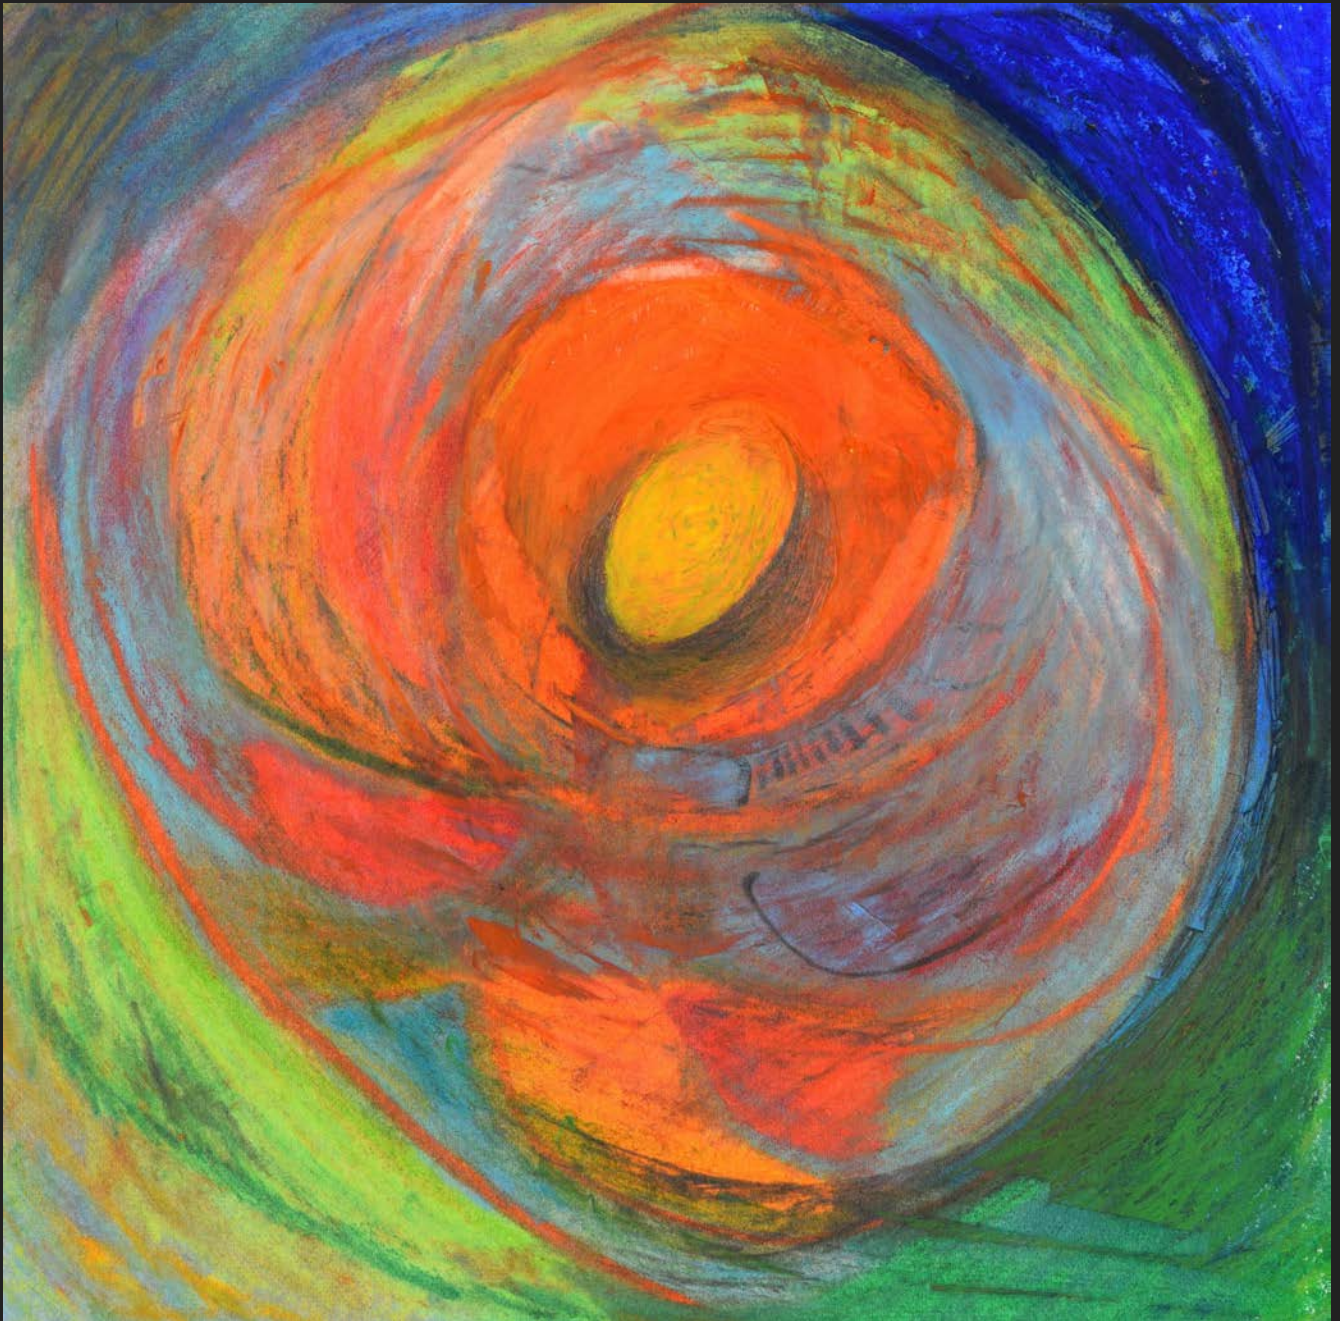

Melting Heart

8" x 8" | Pastel on Paper
$510 USD