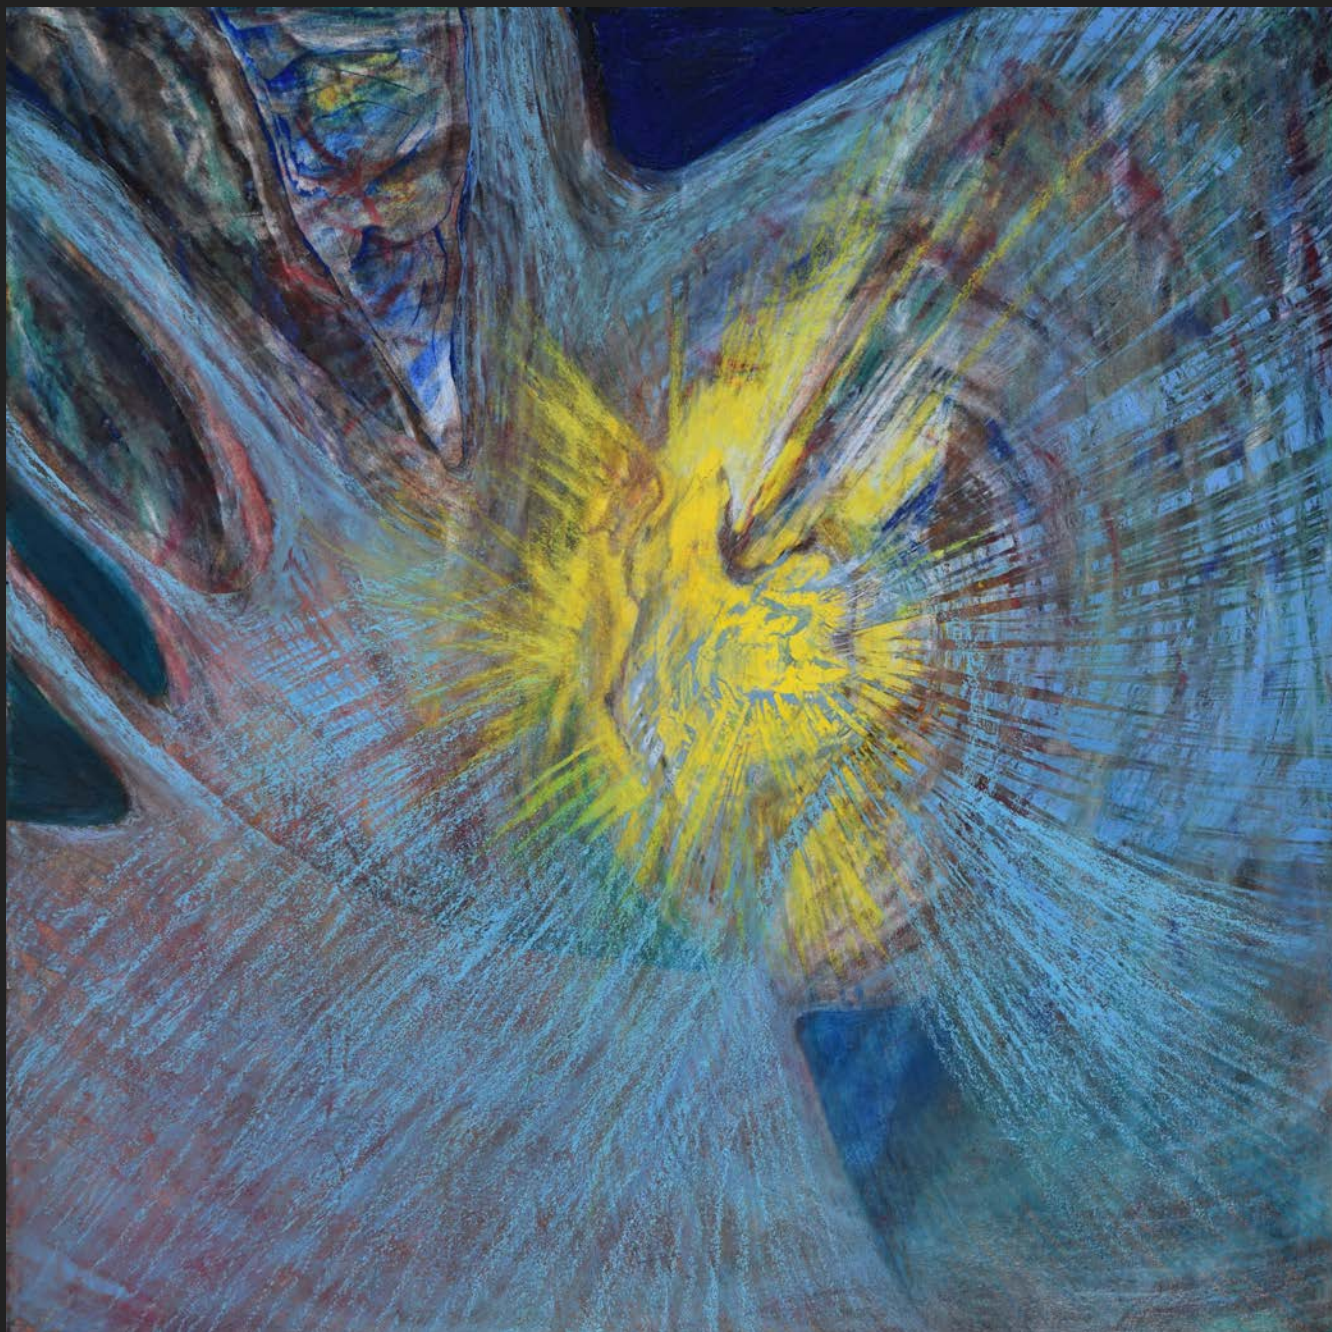

Sunrise In My Heart

12" x 12" | Pastel on Paper
$760 USD