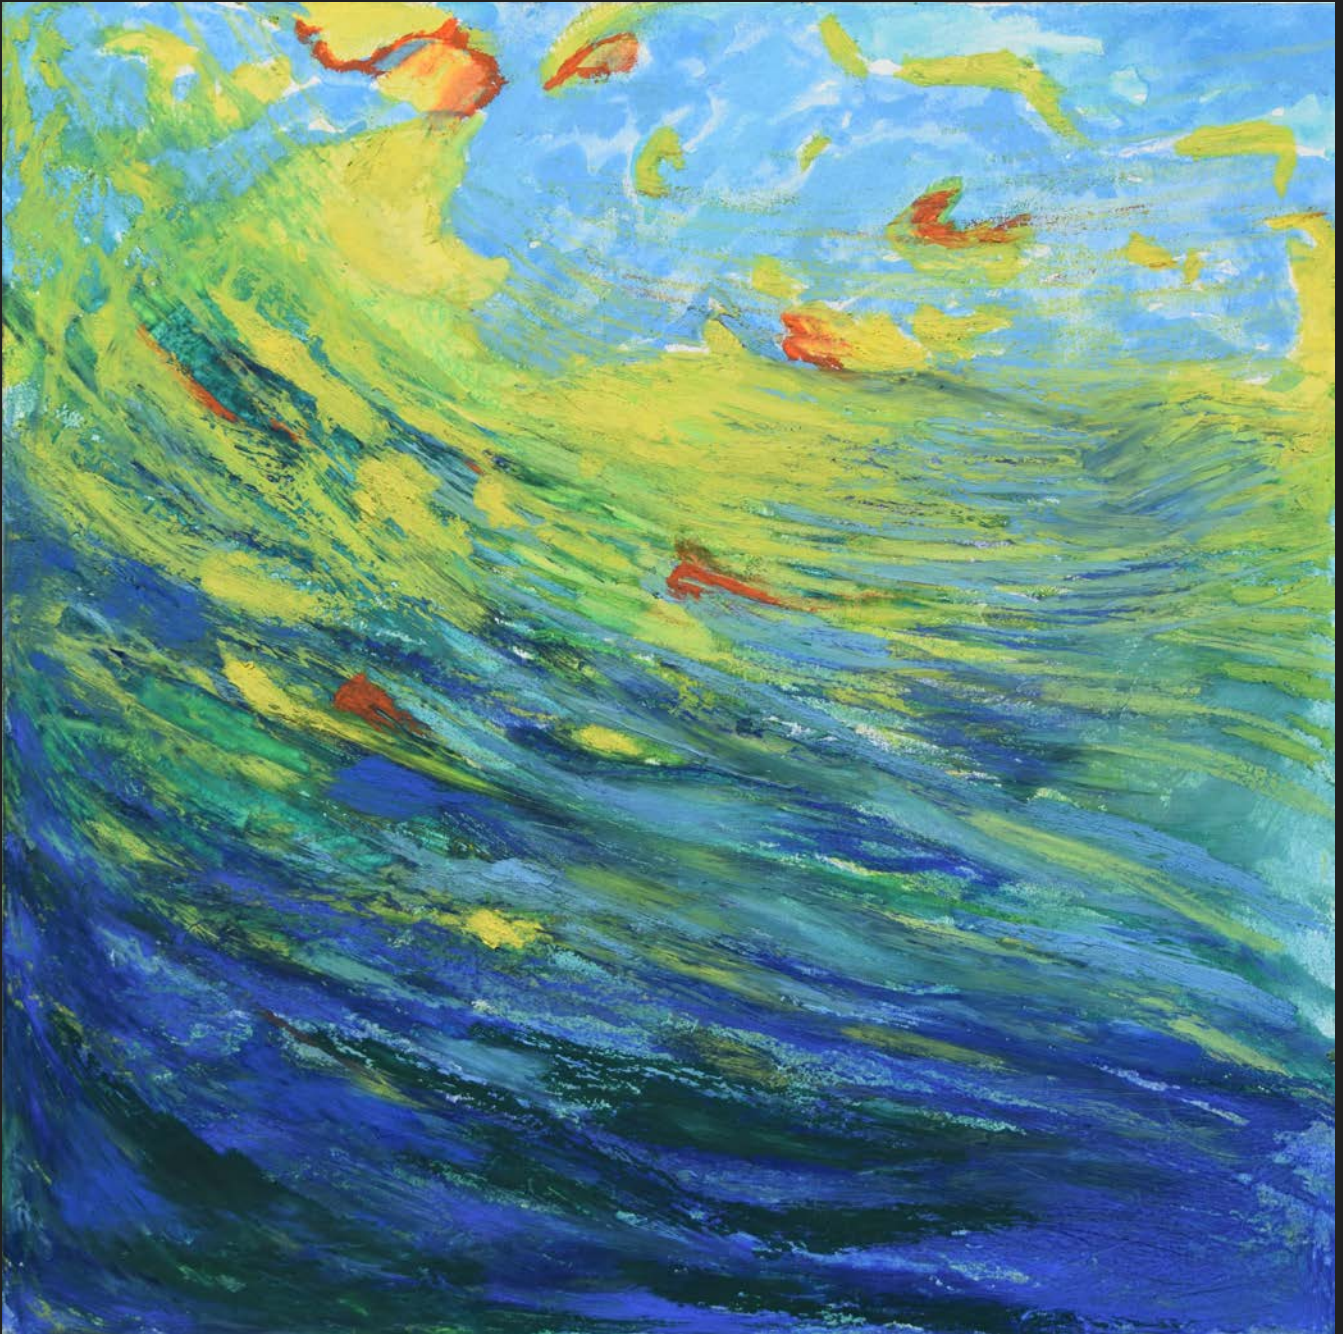

Emily Talley

“No height without depth, without a burning core...” Adrienne Rich

Honor the Sacred

12" x 12" | Pastel on Paper
\$760 USD

Having My Voice

14" x 14" | Pastel on Paper
\$930 USD

The Spiral Path

“12 x 12” | Pastel on Paper
\$760 USD

Let Your Light Shine

12" x 12" | Pastel on Paper
\$760 USD

When Flowers Meet the Sun

12" x 12" | Pastel on Paper
\$760 USD

Kayaking at Sunset

8" x 8" | Pastel on Paper
\$510 USD

Clouds in the Water

12" x 12" | Pastel on Paper
\$760 USD