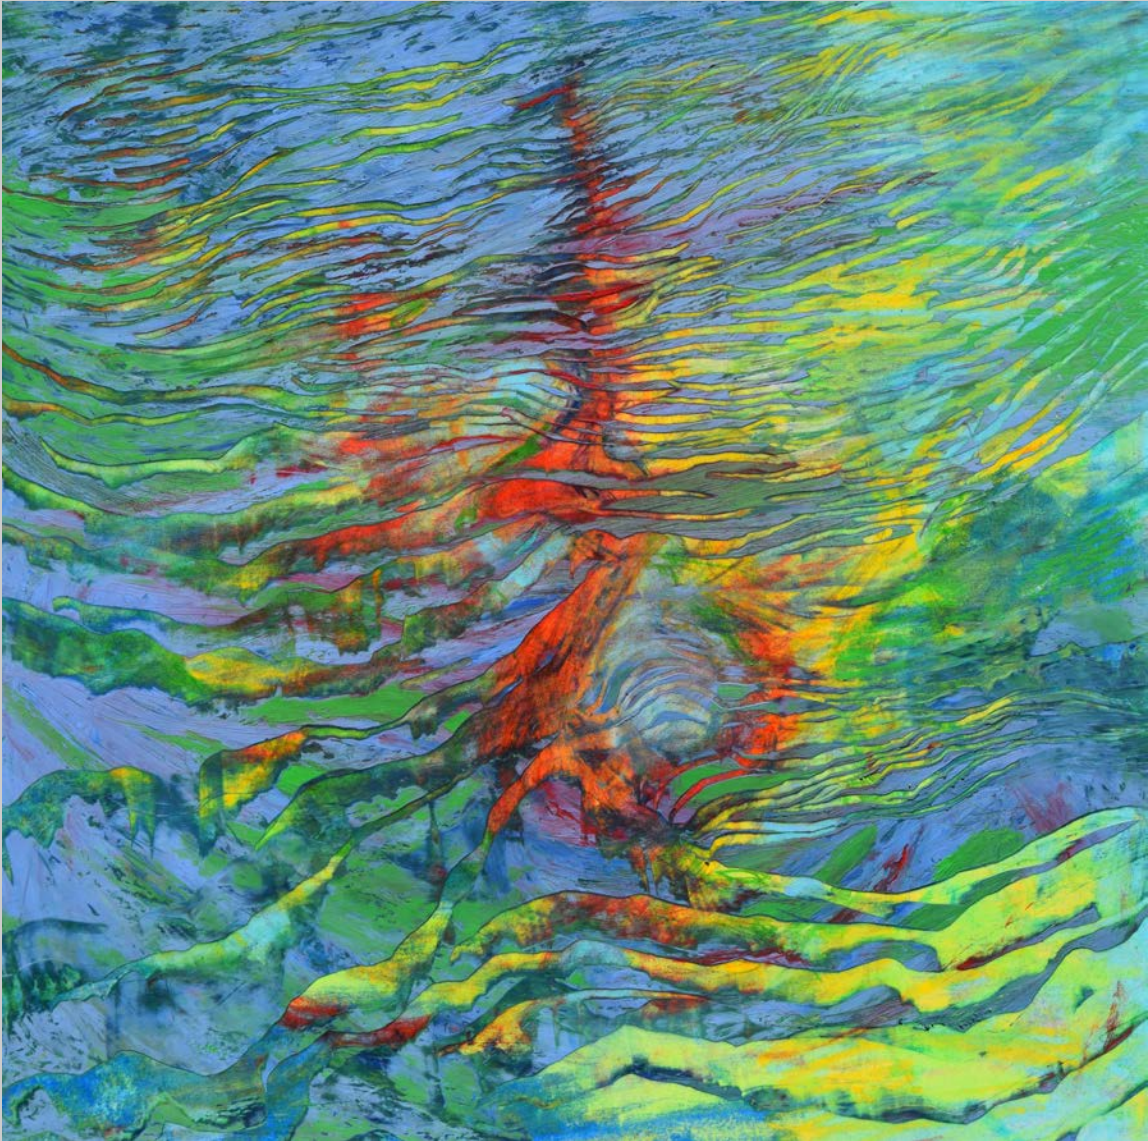

Having My Voice

14" x 14" | Pastel on Paper
\$930 USD

The Spiral Path

“12 x 12” | Pastel on Paper
\$760 USD

Let Your Light Shine

12" x 12" | Pastel on Paper
\$760 USD

Stand with Standing Rock

12" x 12" | Pastel on Paper
\$760 USD

Wabi-sabi

12" x 12" | Pastel on Paper
\$760 USD

Beautiful Moon

12" x 12" | Pastel on Paper
\$760 USD

Self-Respect

14" x 14" | Pastel on Paper
\$930 USD

Trees Reflected in Water

12" x 12" | Pastel on Paper
\$760 USD