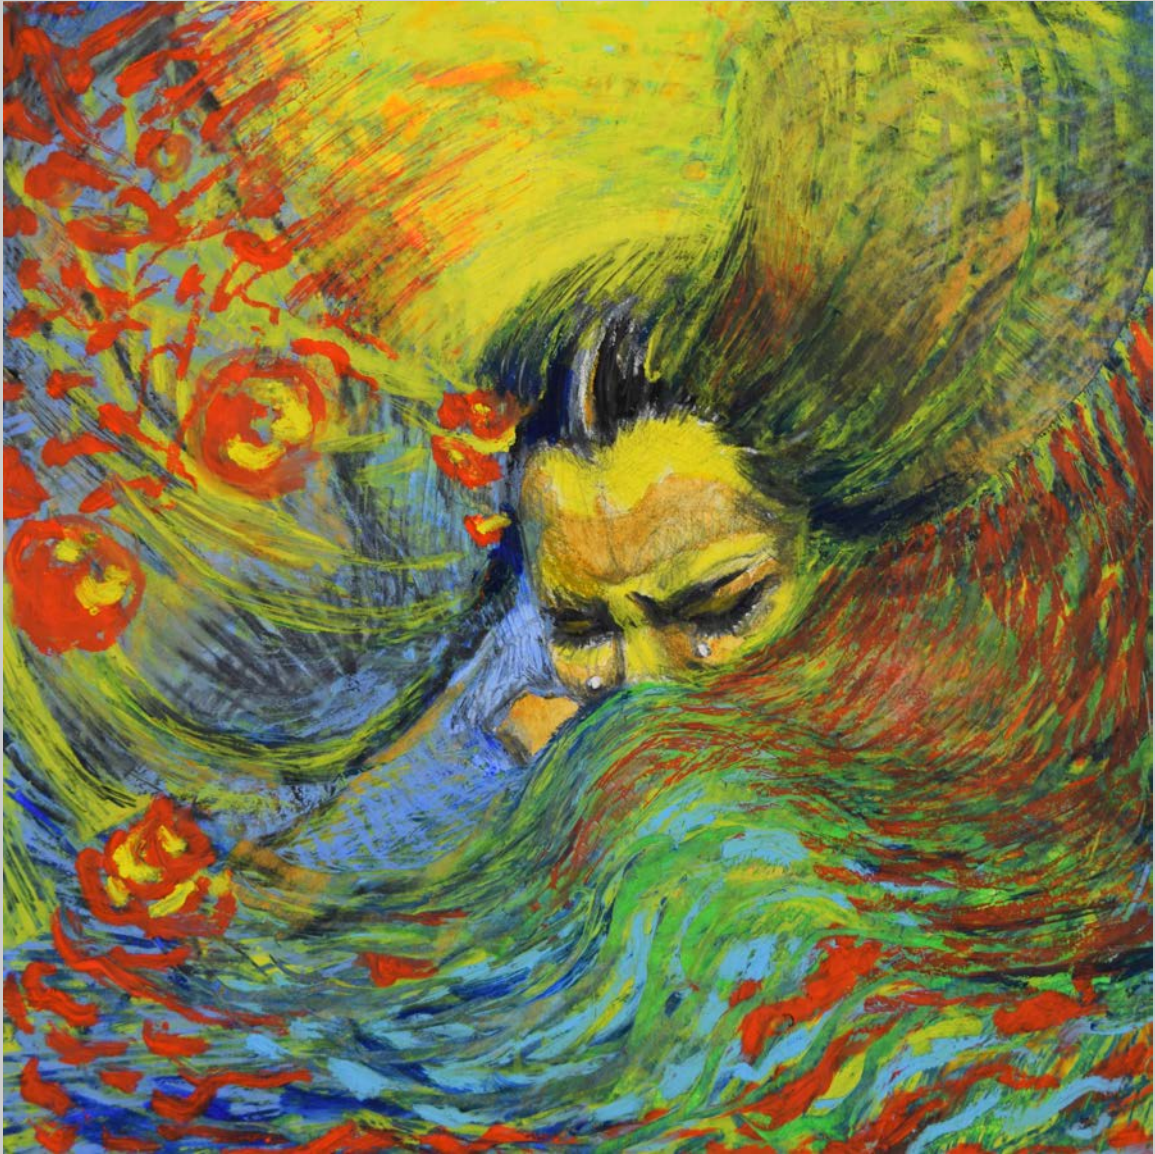

Emil Tallay

"No height without depth, without a burning core..." Adrienne Rich

Ocean Flower

14" x 14" | Pastel on Paper
\$930 USD

Stargazer Lily

8" x 8" | Pastel on Paper
\$490 USD

Honor the Sacred

12" x 12" | Pastel on Paper
\$760 USD

Having My Voice

14" x 14" | Pastel on Paper
\$930 USD

The Spiral Path

“12 x 12” | Pastel on Paper
\$760 USD

Let Your Light Shine

12" x 12" | Pastel on Paper
\$760 USD

Stand with Standing Rock

12" x 12" | Pastel on Paper
\$760 USD

Wabi-sabi

12" x 12" | Pastel on Paper
\$760 USD

Beautiful Moon

12" x 12" | Pastel on Paper
\$760 USD

Self-Respect

14" x 14" | Pastel on Paper
\$930 USD

Trees Reflected in Water

12" x 12" | Pastel on Paper
\$760 USD