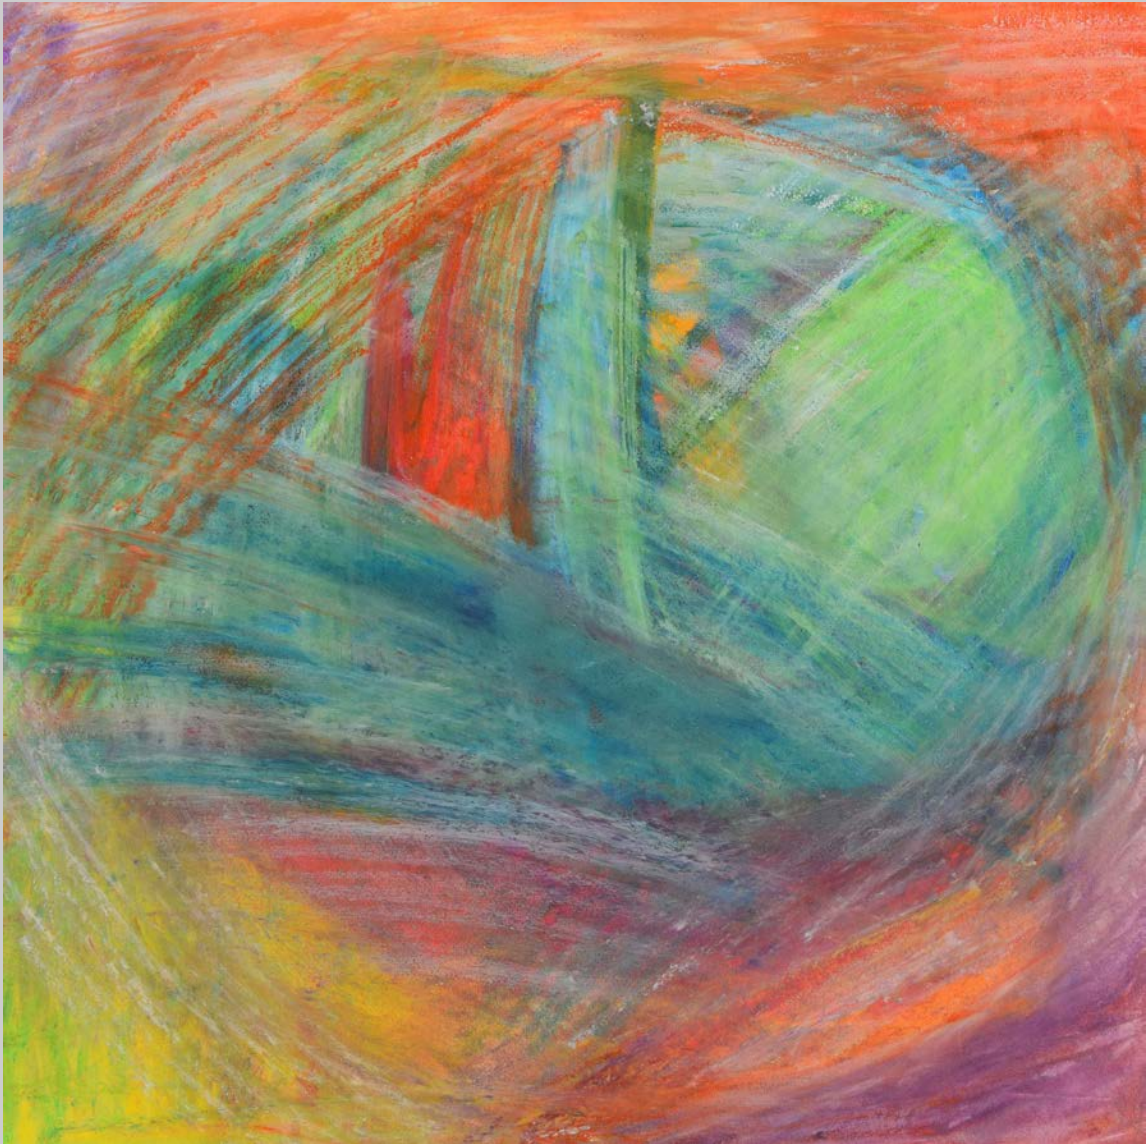

Wabi-sabi

12" x 12" | Pastel on Paper
\$760 USD

Beautiful Moon

12" x 12" | Pastel on Paper
\$760 USD

Self-Respect

14" x 14" | Pastel on Paper
\$930 USD

Trees Reflected in Water

12" x 12" | Pastel on Paper
\$760 USD

Refugee

12" x 12" | Pastel on Paper
\$760 USD

Migration

14" x 14" | Pastel on Paper
\$930 USD

Self Portrait

12" x 12" | Pastel on Paper
NFS

Inner Landscape

8" x 8" | Pastel on Paper
\$490 USD